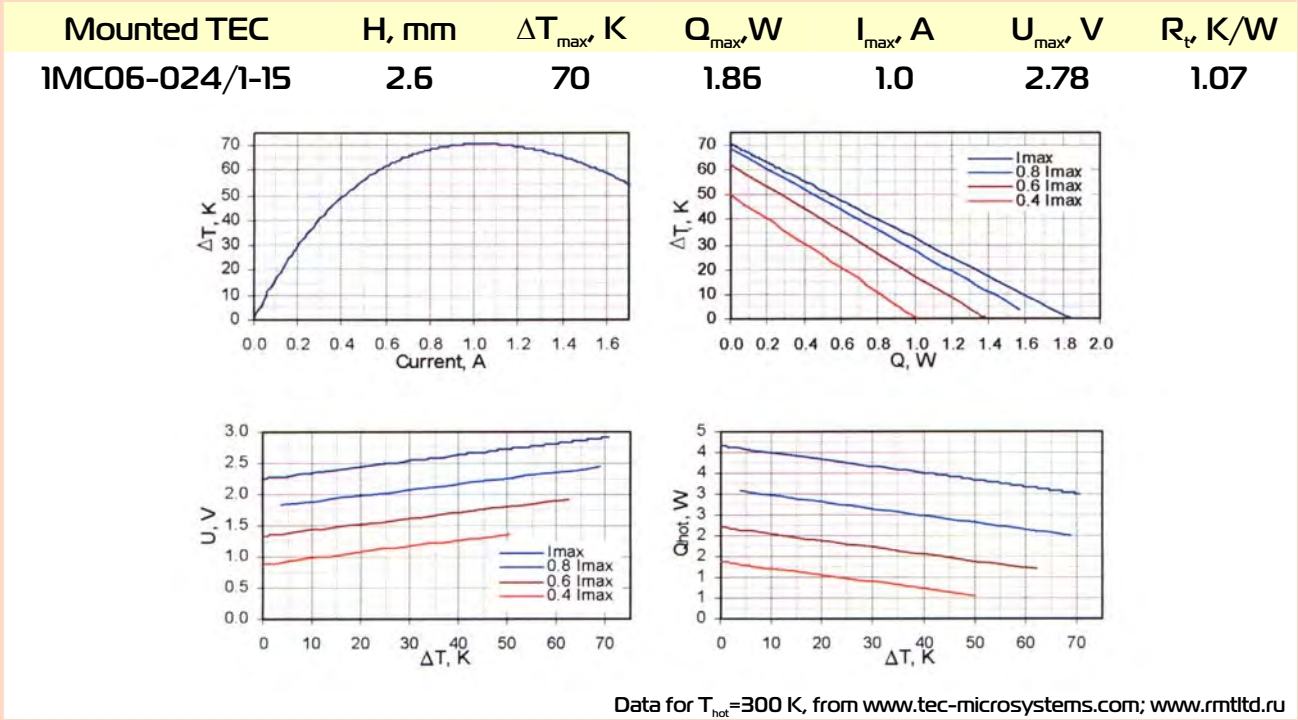

Thermoelectric cooling module datasheet

Thermistor specification

Possible TEC heatsink view