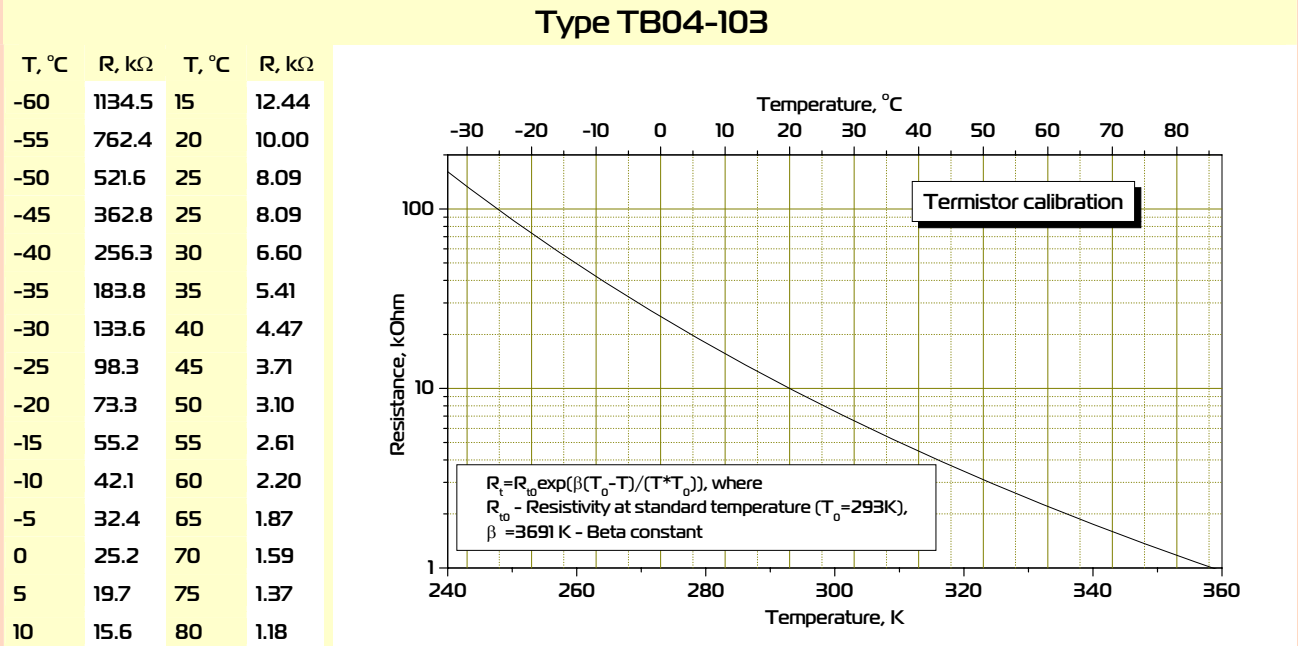

Thermoelectric cooling module datasheet

Thermistor specification

Possible TEC heatsink view