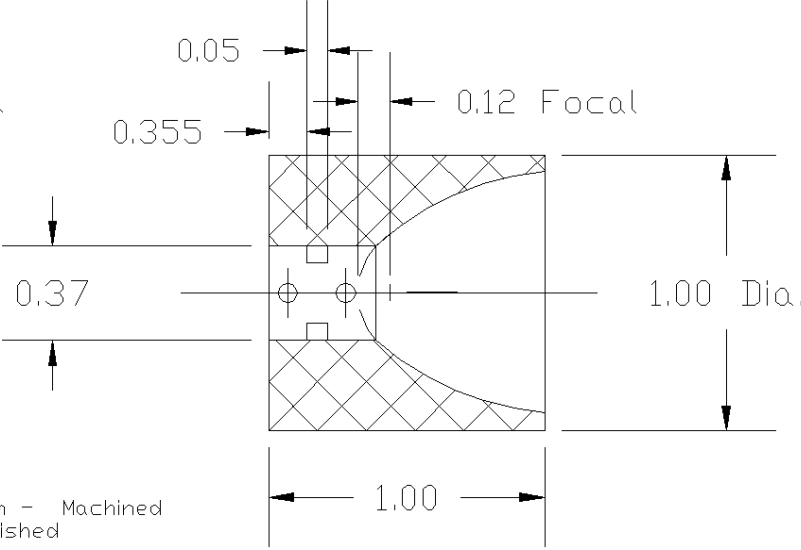

Parabolic and Elliptical Reflectors For LC-IR-12 and CS-IR-2x

Elliptical Reflector
1" x 1"

Parabolic Reflector
1" x 1"

Material: Aluminum - Machined and Polished